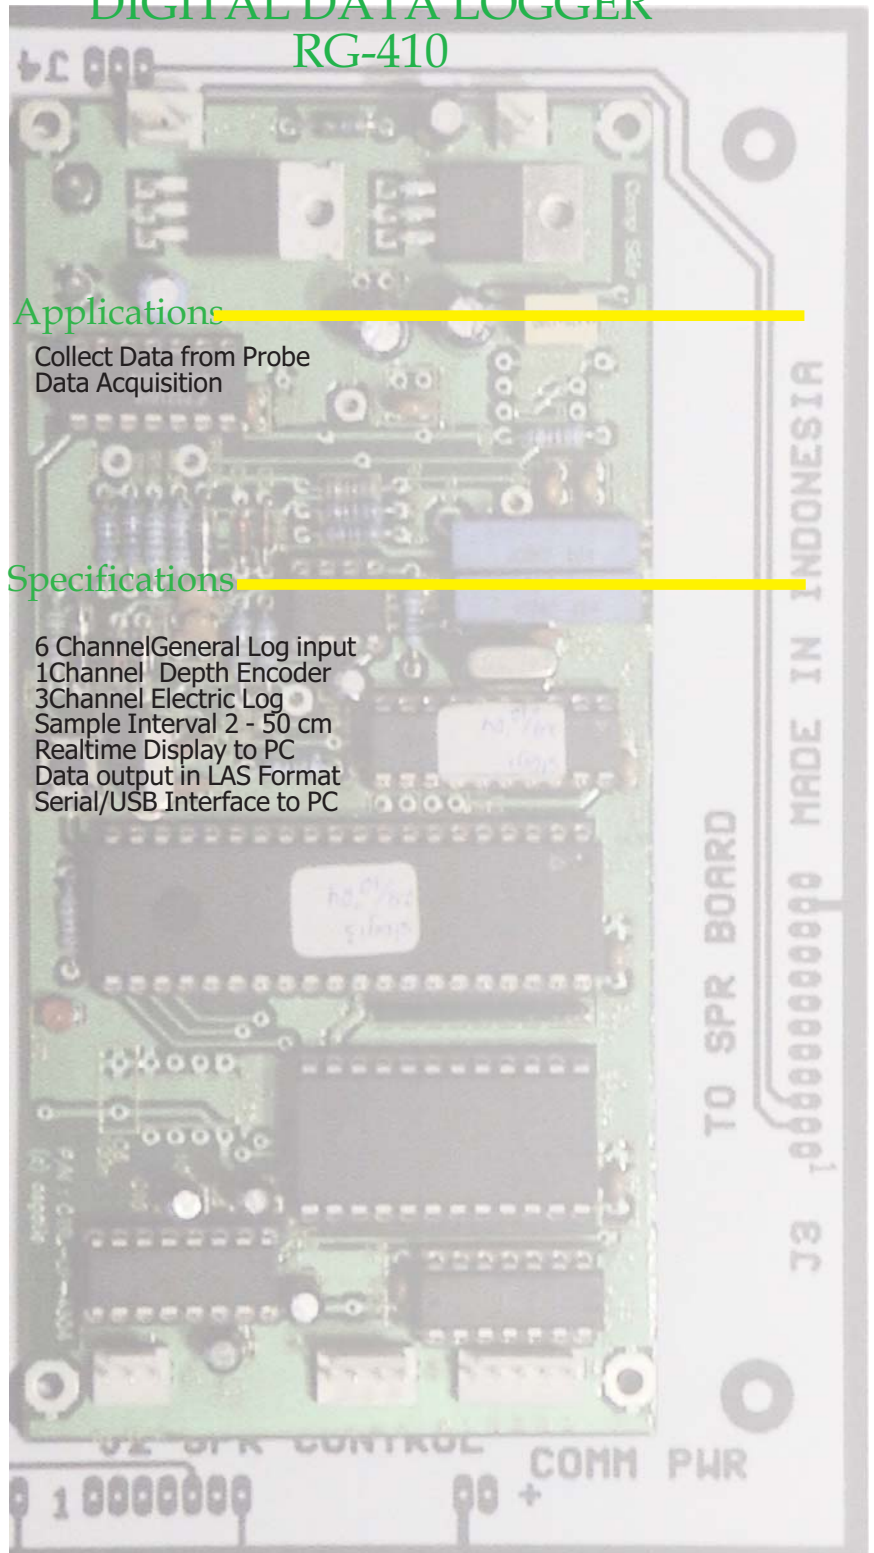

DIGITAL DATA LOGGER RG-410

Applications

Collect Data from Probe
Data Acquisition

Specifications

6 Channel General Log input
1 Channel Depth Encoder
3 Channel Electric Log
Sample Interval 2 - 50 cm
Realtime Display to PC
Data output in LAS Format
Serial/USB Interface to PC